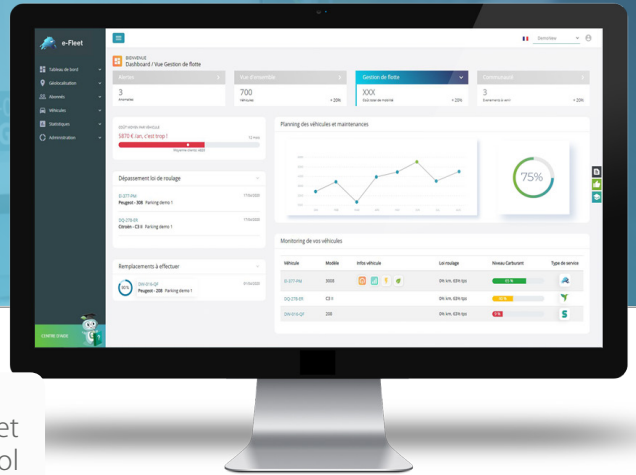

## Data at the service your mobility

Do you want to be supported in bringing your vehicle fleet into compliance? Discover the **e-Fleet™** mobility analysis tool to better **quantify your uses** and start your **energy transition** today!

We have designed our e-Fleet™ solution to help them through this period of change.

An analysis tool where data will become your best ally to better understand your fleet, identify good and bad uses, reduce your carbon footprint and optimise your daily productivity.